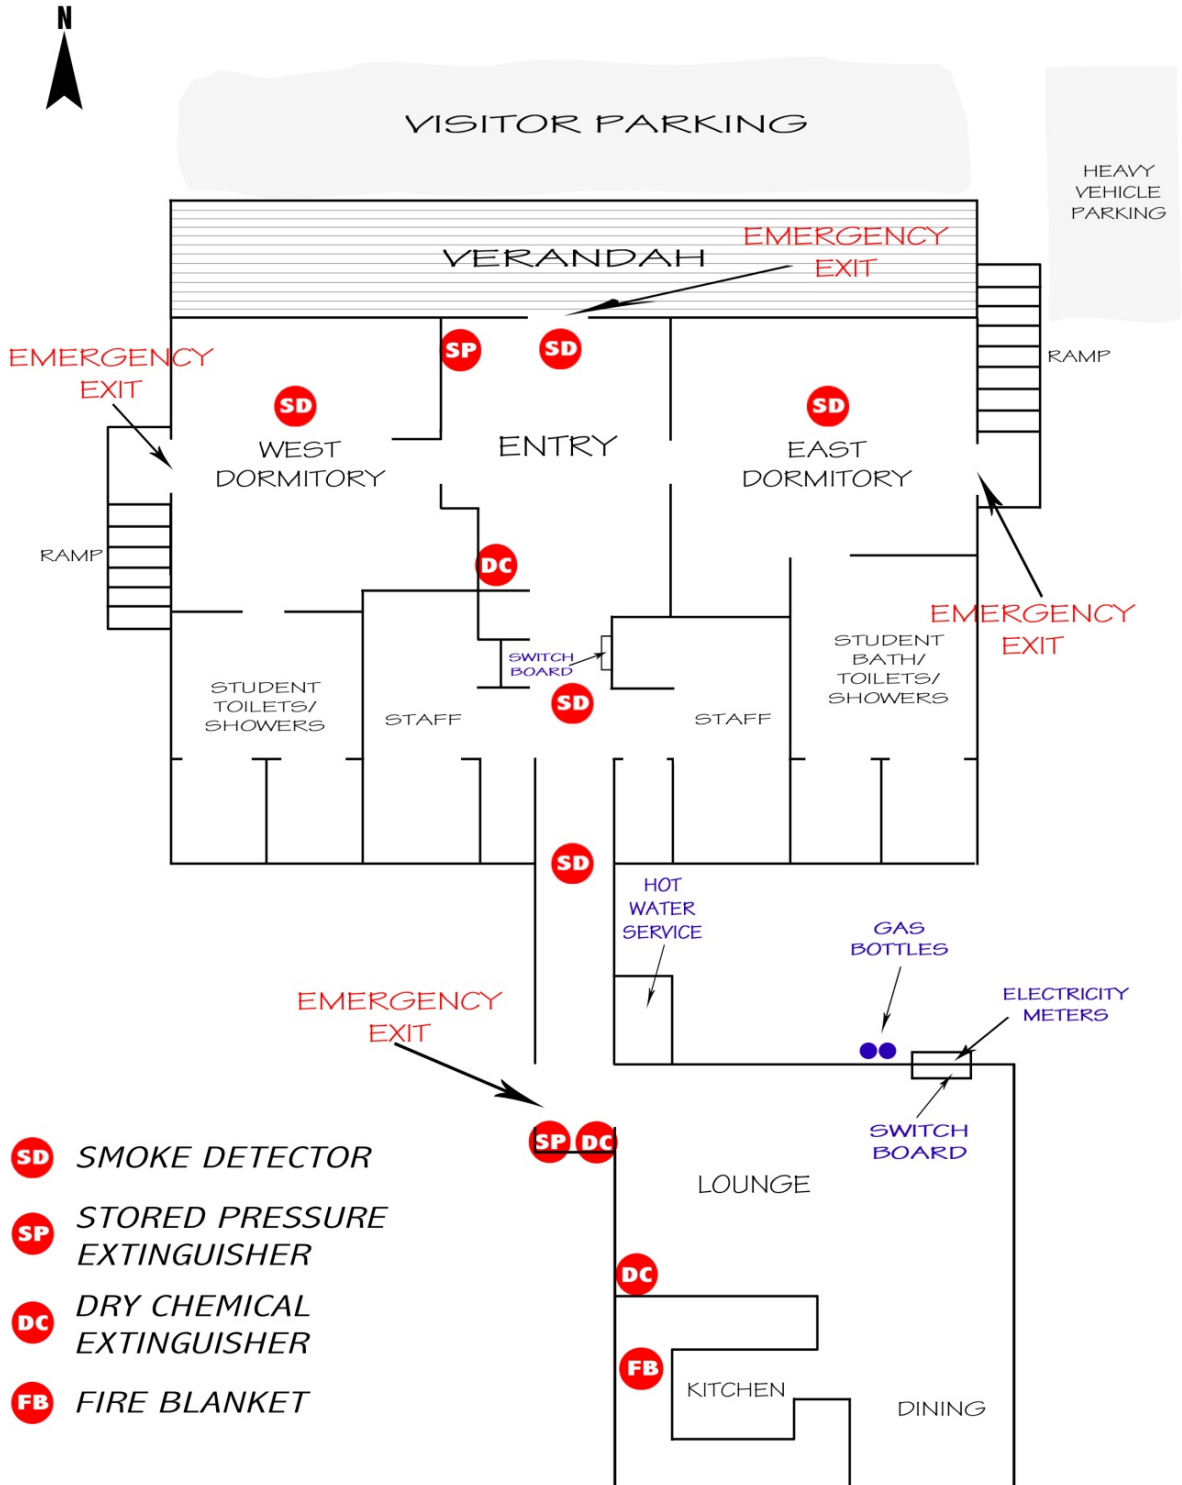

PLANS OF GNOEC SITE and BUILDINGS

GARFIELD NORTH OUTDOOR EDUCATION CENTRE

GARFIELD NORTH MAIN CAMP BUILDING

GARFIELD NORTH
OUTDOOR EDUCATION CENTRE

“BARN”